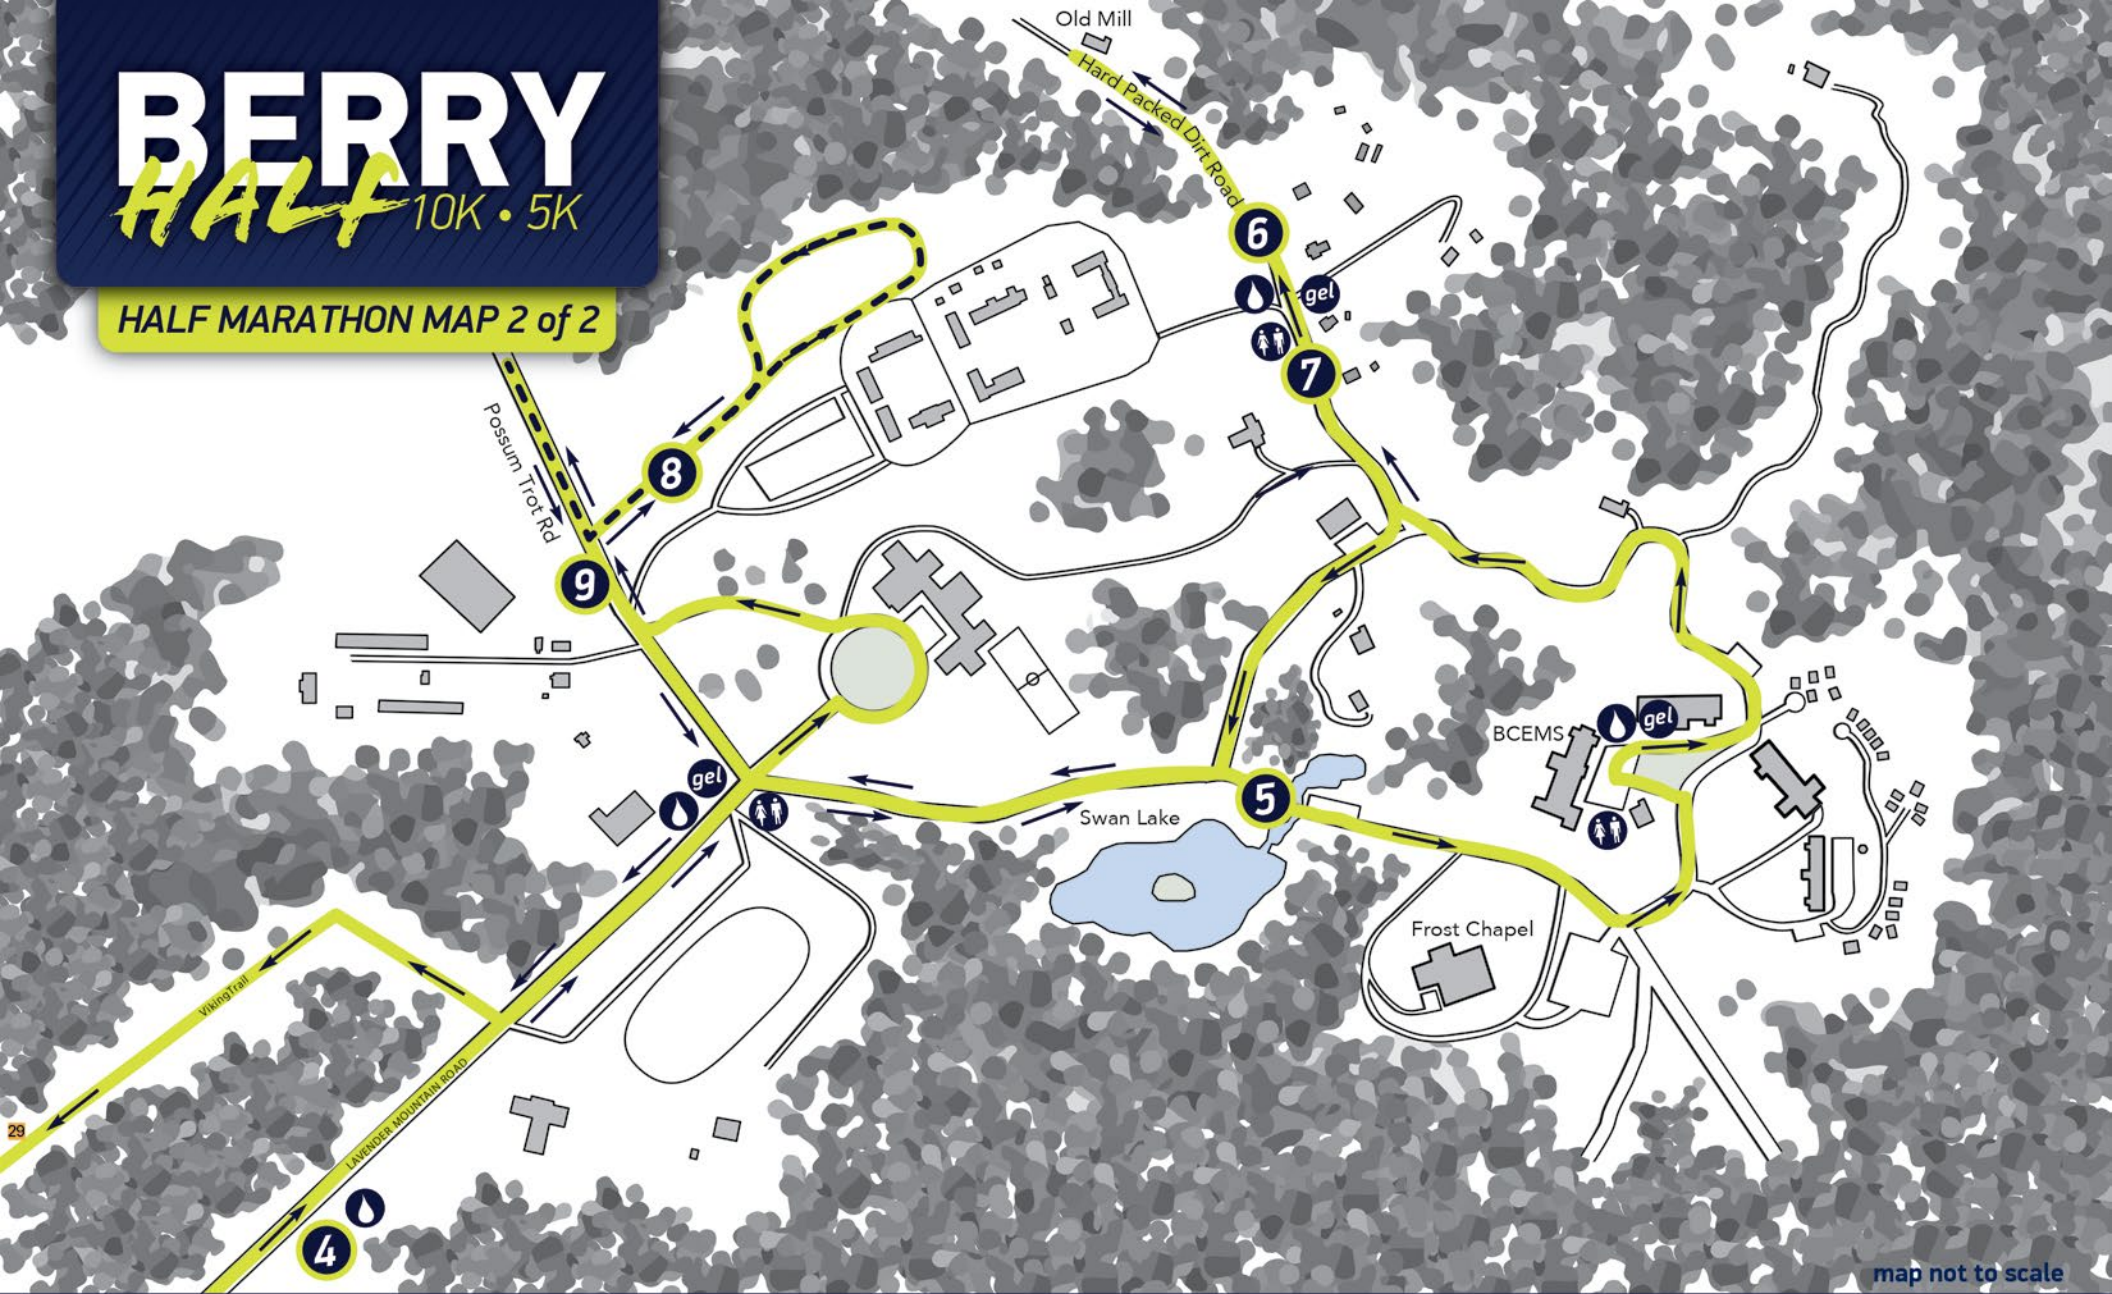

BERRY

HALF 10K • 5K

HALF MARATHON MAP 1 of 2

map not to scale

MAIN CAMPUS // HALF MARATHON

- 
WATER
- 
RESTROOM
- 
PARKING
- 
FIRST AID
- 
GEL PACK
- 
GRAVEL

Measured by Keon Lee (706) 235-7843

BERRY

HALF 10K • 5K

HALF MARATHON MAP 2 of 2

map not to scale

MOUNTAIN CAMPUS // *HALF MARATHON*

 WATER	 RESTROOM	 PARKING	 FIRST AID	 GEL PACK	 GRAVEL
---	--	---	---	--	--

Measured by Keon Lee (706) 235-7843