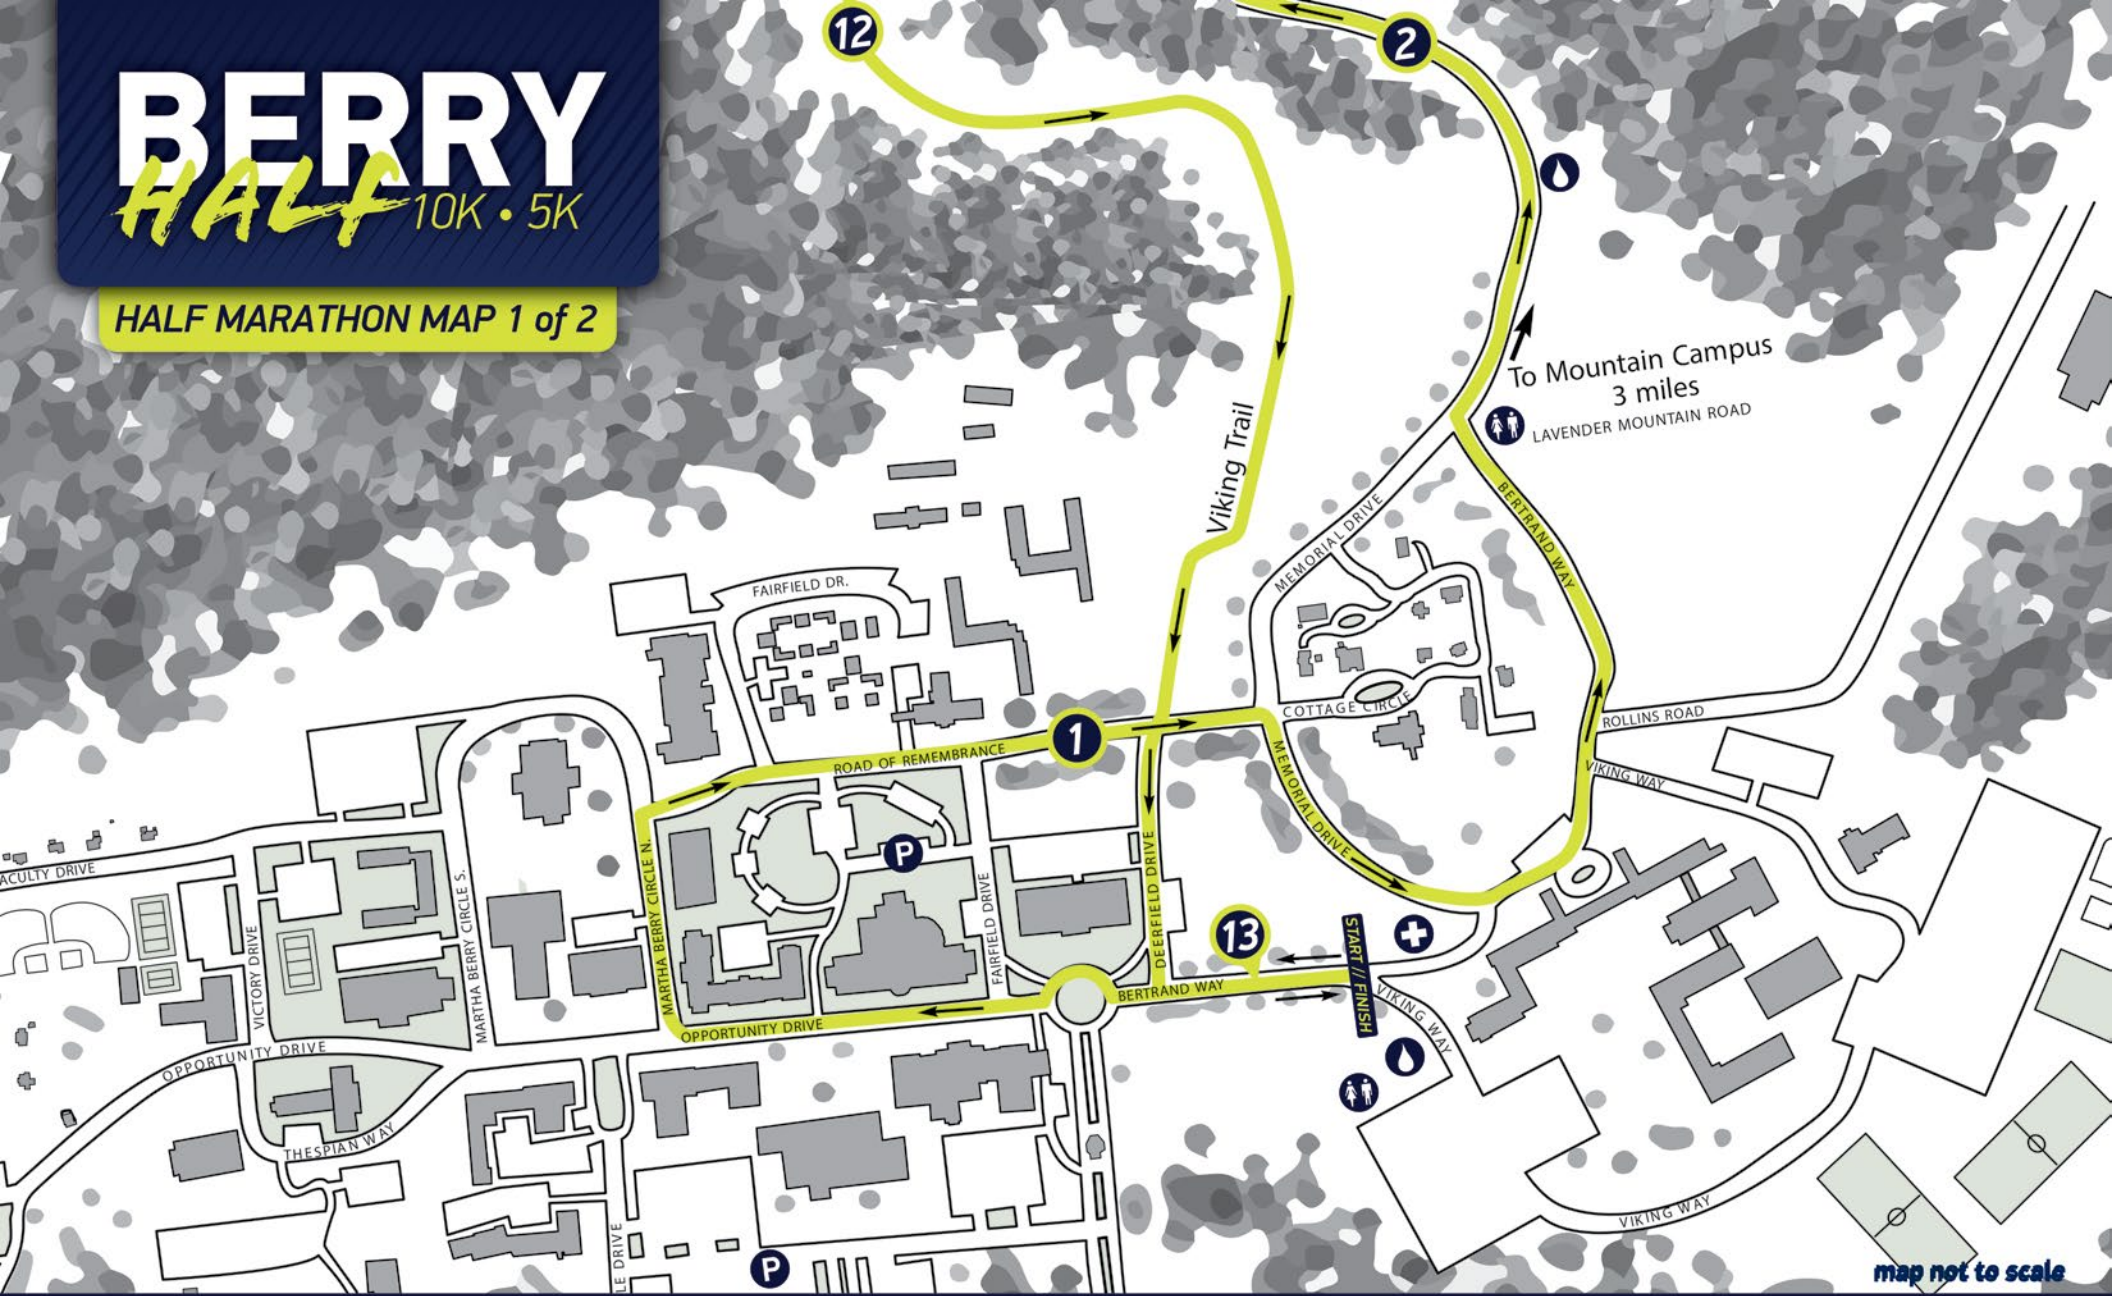

BERRY

HALF 10K • 5K

HALF MARATHON MAP 1 of 2

map not to scale

MAIN CAMPUS // HALF MARATHON

- 
WATER
- 
RESTROOM
- 
PARKING
- 
FIRST AID
- 
GEL PACK
- 
GRAVEL

Measured by Keon Lee (706) 235-7843

BERRY

HALF 10K • 5K

HALF MARATHON MAP 2 of 2

map not to scale

MOUNTAIN CAMPUS // *HALF MARATHON*

 WATER	 RESTROOM	 PARKING	 FIRST AID	 GEL PACK	 GRAVEL
---	--	---	---	--	--

Measured by Keon Lee (706) 235-7843