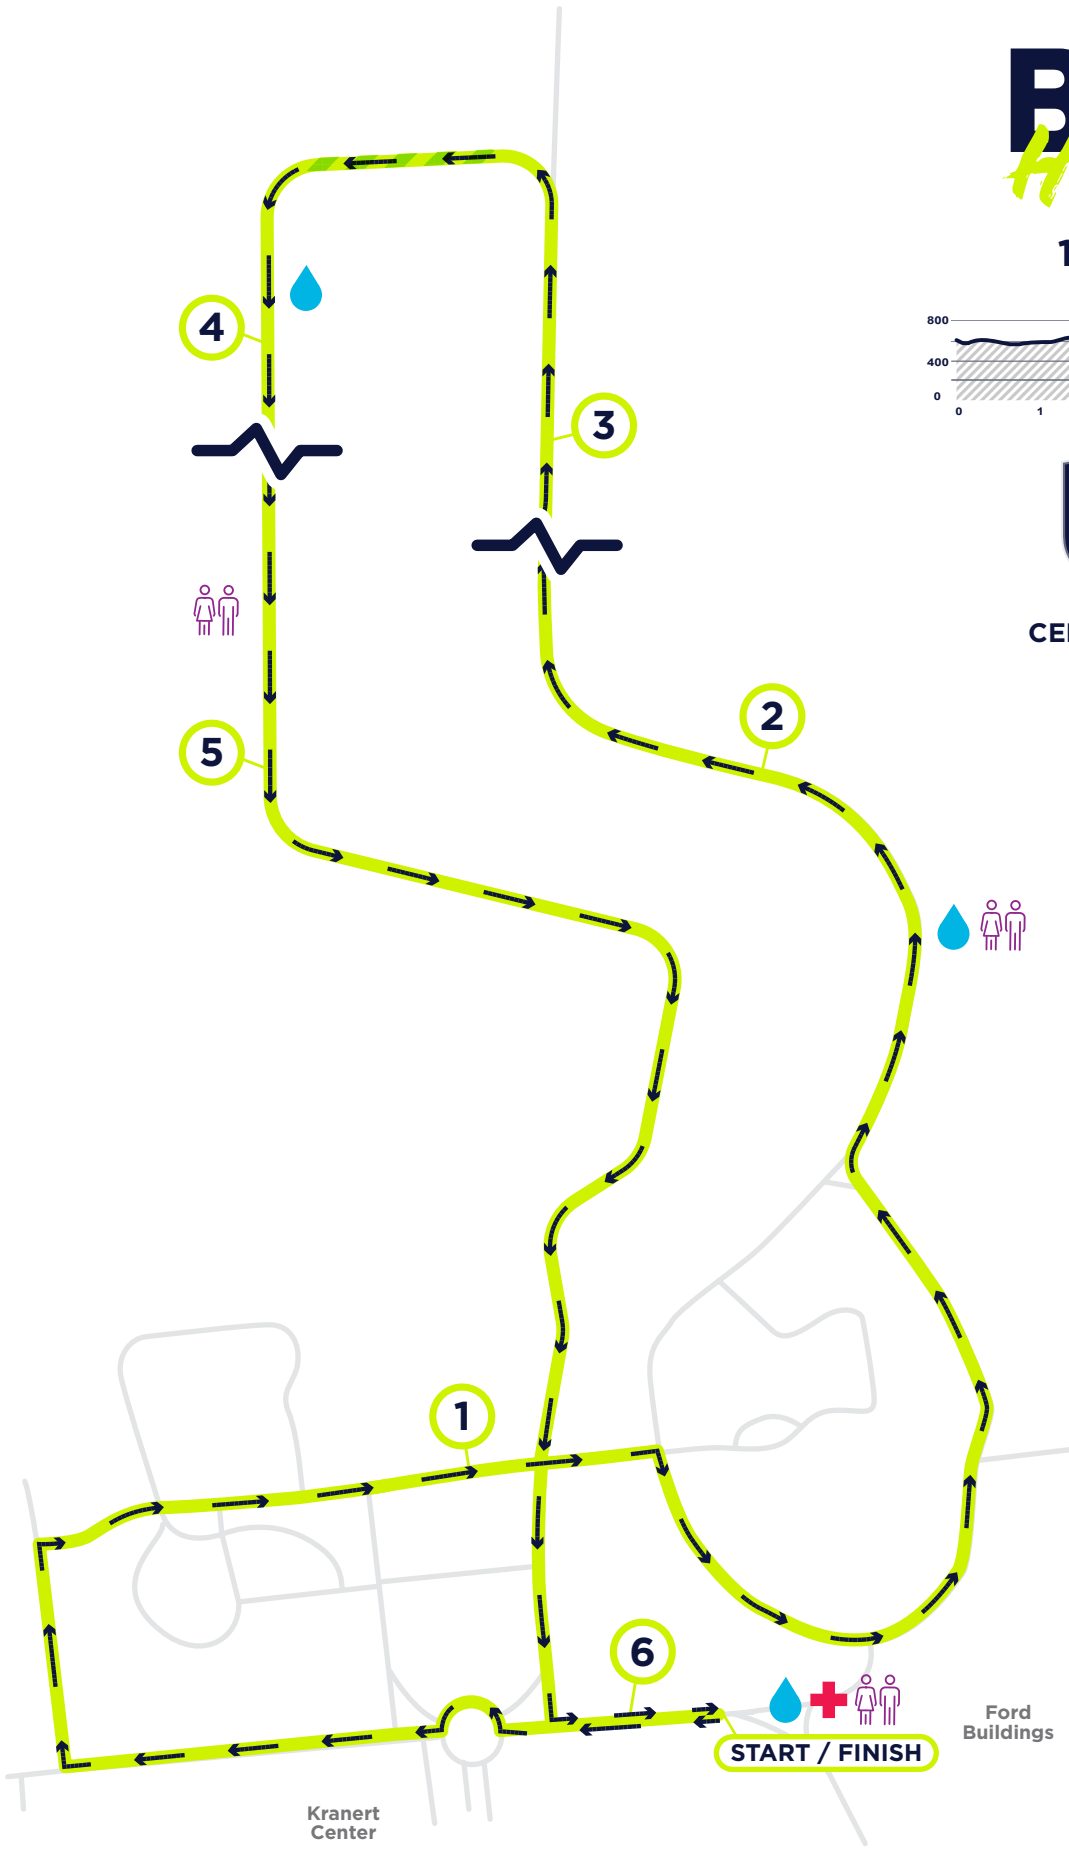

BERRY HALF 10K • 5K

10K COURSE MAP

CERTIFICATE #GA18059WC

Measured by Keon Lee 706.235.7843

- MILE MARKER
- WATER
- RESTROOM
- GRAVEL
- MEDICAL