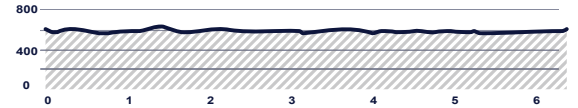

BERRY HALF 10K • 5K

10K COURSE MAP

CERTIFICATE #GA18059WC

Measured by Keon Lee 706.235.7843

- MILE MARKER
- WATER
- RESTROOM
- GRAVEL
- MEDICAL